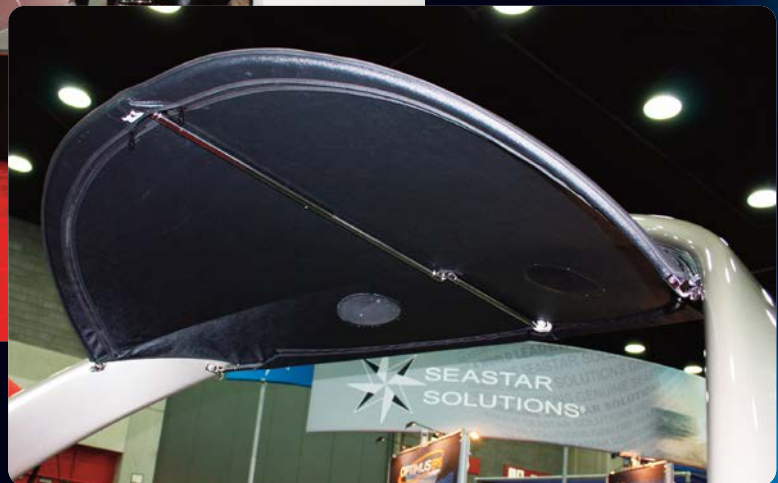

Ameritex
Fabric Systems™

A Member of the
Taylor Made Group

TOWER TOP

- Integrated frame system
- Top stows away easily and neatly
- Quick deployment
- Sturdy to withstand high speeds

TEL: 941-747-1900

| INFO@AMERITEXFABRICS.COM