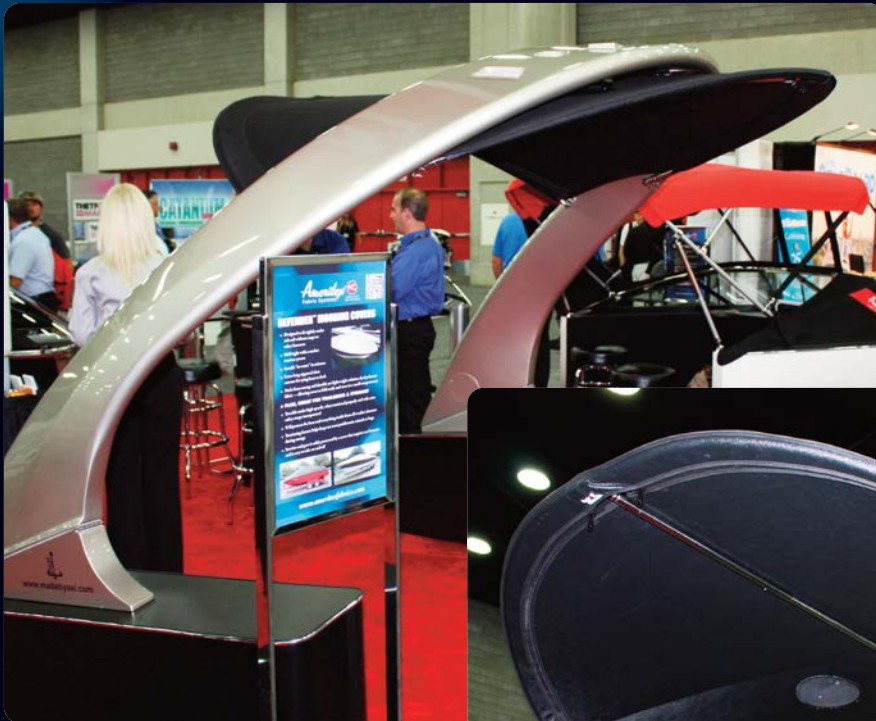

Ameritex
Fabric Systems™

A Member of the
Taylor Made Group

TOWER TOP

- Integrated frame system
- Top stows away easily and neatly
- Quick deployment
- Sturdy to withstand high speeds

TEL: 941-747-1900

| INFO@AMERITEXFABRICS.COM